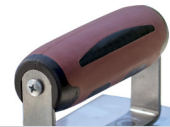

### COMFORT WAVE™ HANDLE

- ▶ Bon's Comfort Wave™ Handle beats the competition!
- ▶ Unique arched back and comfort padded design
- ▶ The Wave™ delivers better fit, more control and ultimate comfort!
- ▶ Available on select Bon® groovers and edgers
- ▶ Patent #D775508
- ▶ Bon Part #51-129