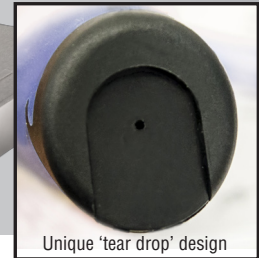

### COMFORT WAVE™ HANDLE

- ▶ Bon's Comfort Wave™ Handle beats the competition!
- ▶ Unique arched back and comfort padded design
- ▶ The Wave™ delivers better fit, more control and ultimate comfort!
- ▶ Available on select Bon® groovers and edgers
- ▶ Patent #D775508
- ▶ Bon Part #51-129