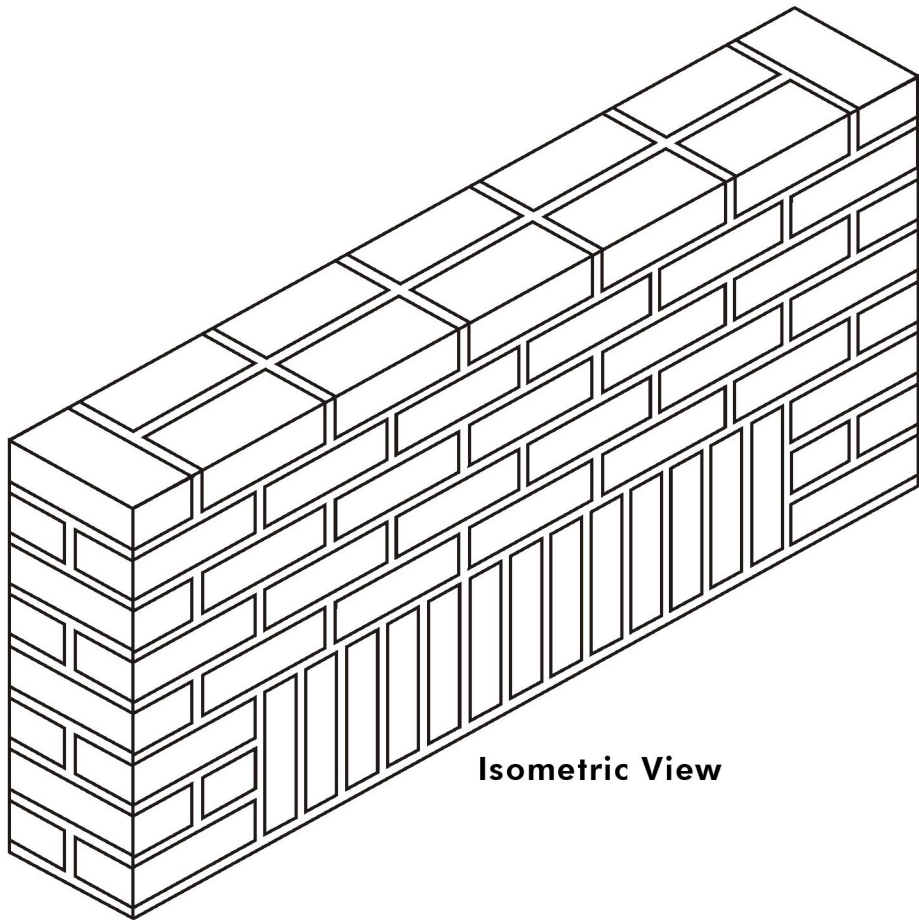

MASONRY PROJECT #35

Isometric View

Front View

Side View

First Course Layout

Bon Tool Co.

Gibsonia, PA 15044 • USA • 724-443-7080 • www.bontool.com

Bon Tool Co. does not guarantee the accuracy of the data.
Please report errors and submit suggestions to Bon Tool Co.