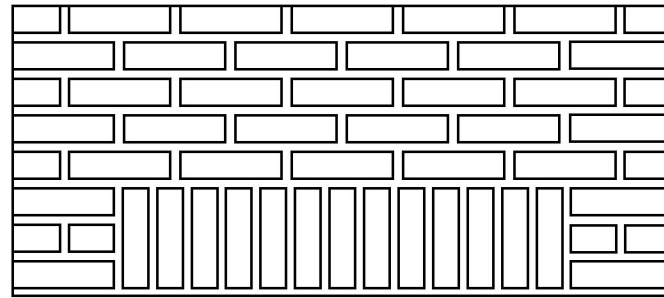

MASONRY PROJECT #35

Isometric View

Front View

Side View

First Course Layout

Bon Tool Co.

Gibsonia, PA 15044 • USA • 724-443-7080 • www.bontool.com

Bon Tool Co. does not guarantee the accuracy of the data.
Please report errors and submit suggestions to Bon Tool Co.